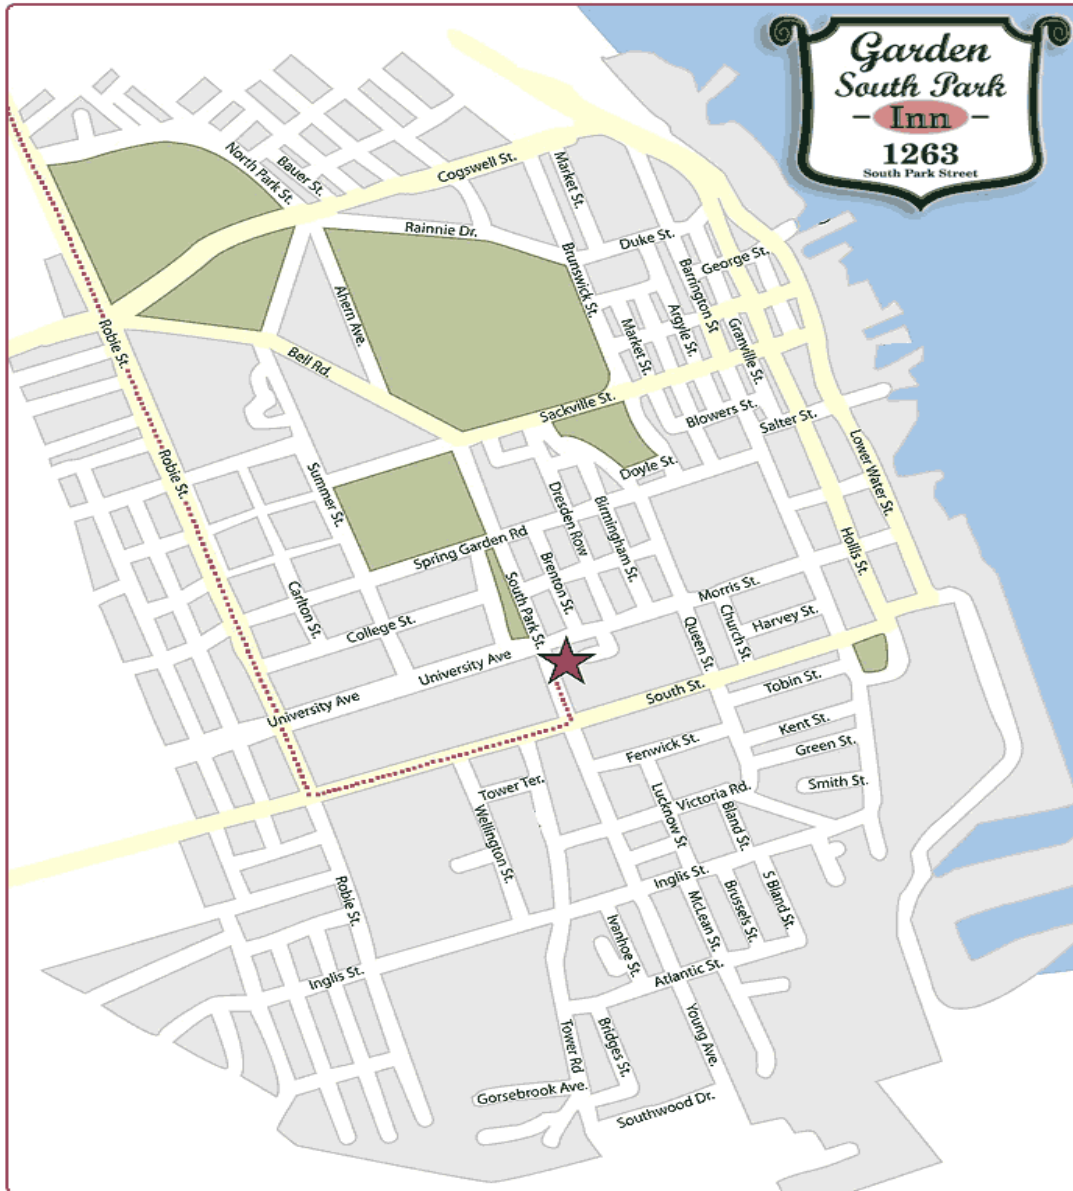

*Directions from Downtown Halifax
Robie Street*

- Travel SOUTH on ROBIE ST for approximately 4 kms until you come to SOUTH ST
- Turn LEFT onto SOUTH ST and travel for approximately 0.6kms until you come to SOUTH PARK ST
- Turn LEFT onto SOUTH PARK ST...and 2 houses up on your RIGHT is the Garden South Park Inn!