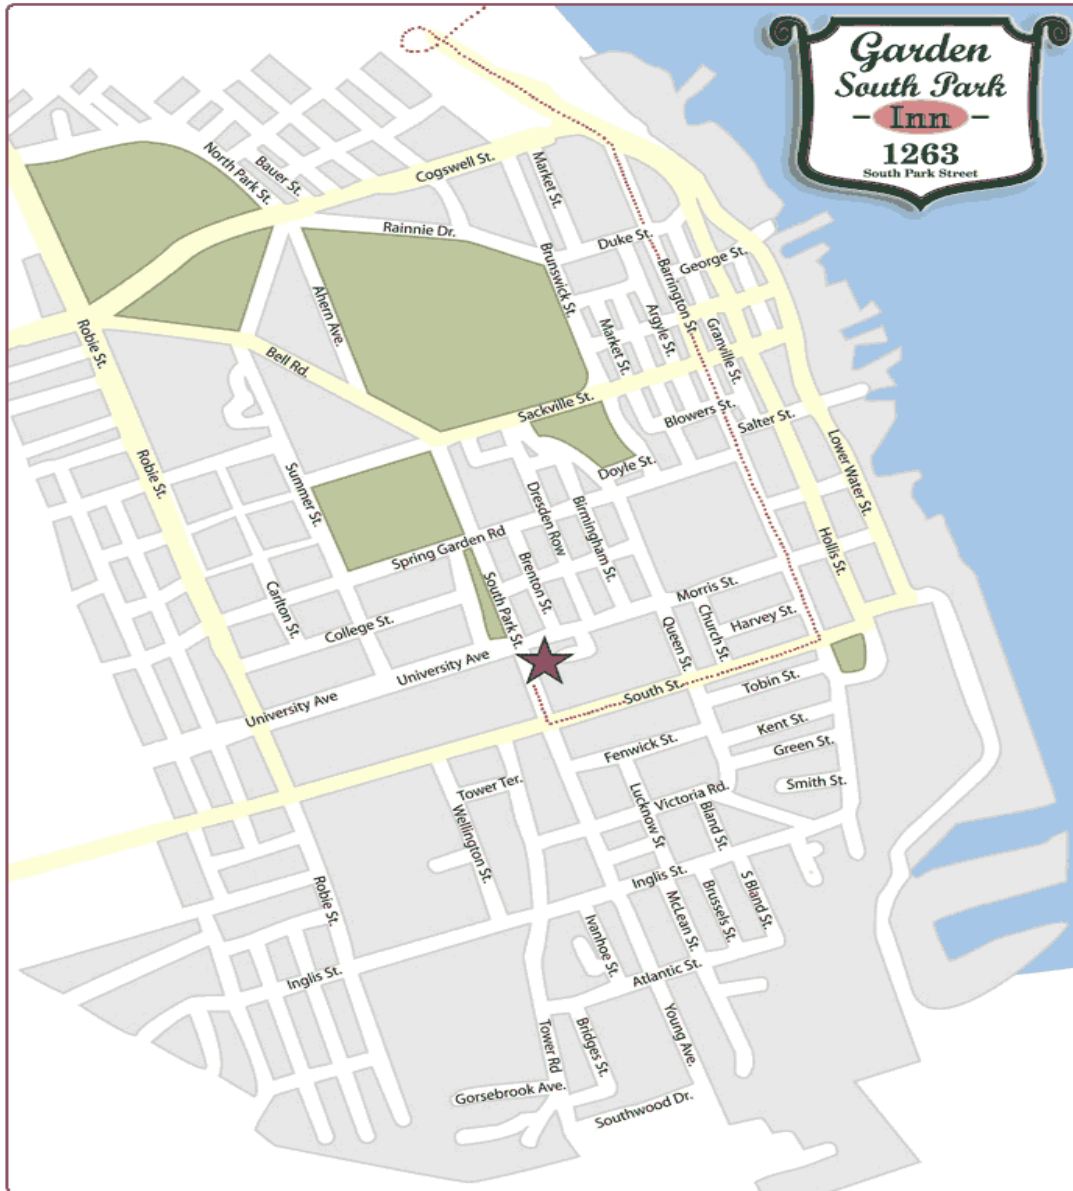

*Directions from Downtown Halifax  
Barrington Street*

- From the ANGUS L MACDONAL BRIDGE, travel SOUTH for 2.6 kms to SOUTH ST
- Turn RIGHT onto SOUTH ST and travel for 0.6kms to SOUTH PARK ST
- Turn RIGHT onto SOUTH PARK ST...and 2 houses up on your RIGHT is the Garden South Park Inn!